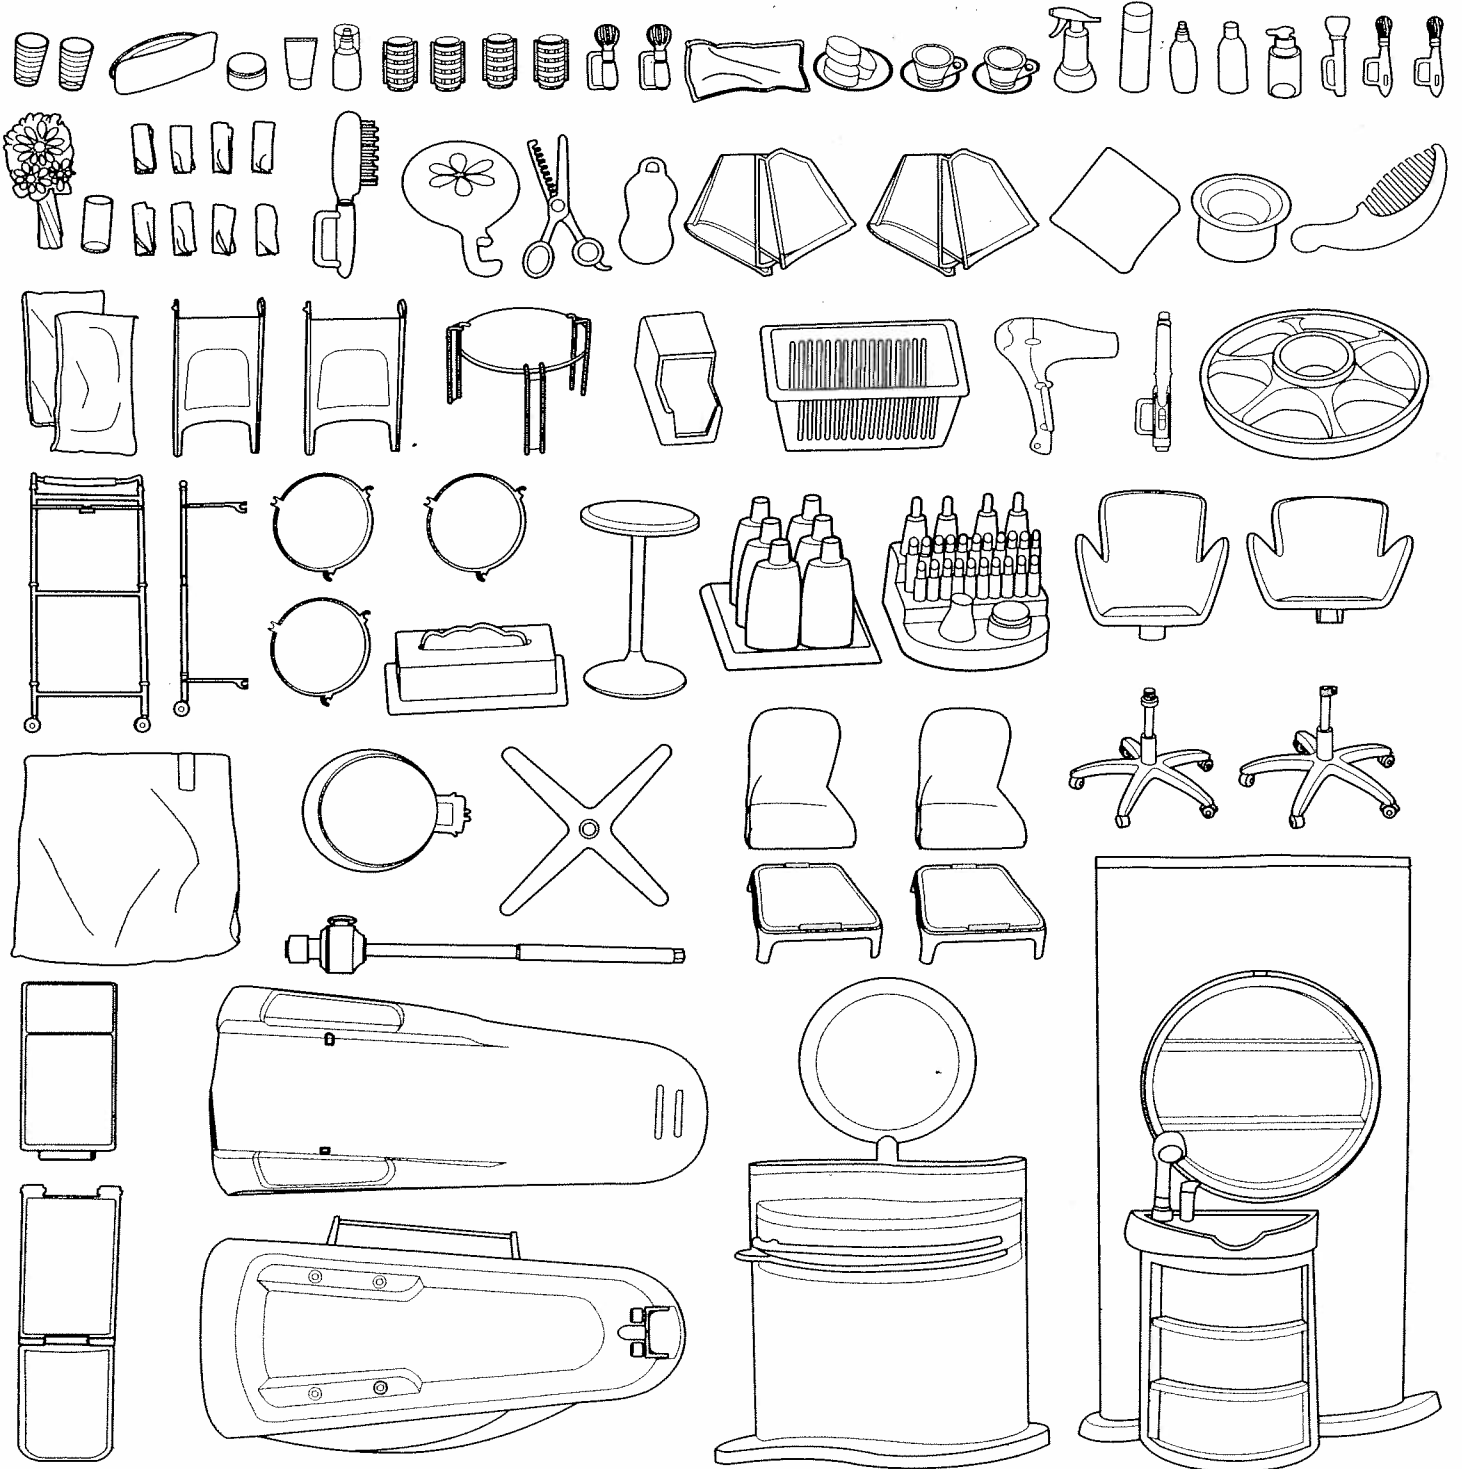

my scene™

my city. my style. my scene.™

PLEASE KEEP THESE INSTRUCTIONS FOR FUTURE REFERENCE AS THEY CONTAIN IMPORTANT INFORMATION.

CONTENTS

Over filling of reservoir may cause leakage.
Water toys sometimes get messy. Protect play surface before use.
Drain, ring, clean and dry all items thoroughly before storing.