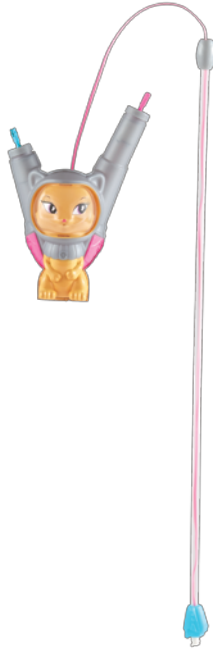

# INSTRUCTIONS

5+

Blue

Pink

Doll cannot stand alone.

## Note:

- ⚠ CAUTION: To prevent entanglement, keep hair away from propellers.
- ⚠ CAUTION: Do not attempt to grab the rotating propeller.
- Requires 4 AAA (LR03) alkaline batteries (not included). Dispose of batteries safely.
- Only use the product under the supervision of an adult.
- Take care to ensure during use that there is a sufficiently large space between people, animals and objects.
- Do not put objects into the propeller.
- Do not immerse in water.

**WARNING:**  
CHOKING HAZARD – Small parts.  
Not for children under 3 years.

Contents: Please remove everything from the package and compare to the contents shown here. If any items are missing, please contact your local Mattel office. Keep these instructions for future reference as they contain important information.

**BATTERY INSTALLATION:**

Use a Phillips head screwdriver (not included) to open battery door. Insert 4 AAA batteries (not included). Replace battery door and tighten screws. Dispose of batteries safely. Replace batteries when the pet cannot fly. For longer life, use only alkaline batteries. When exposed to an electrostatic source, the product may malfunction. To resume normal operation, remove and re-install the batteries. To avoid accidental operation, remove batteries when not in use.