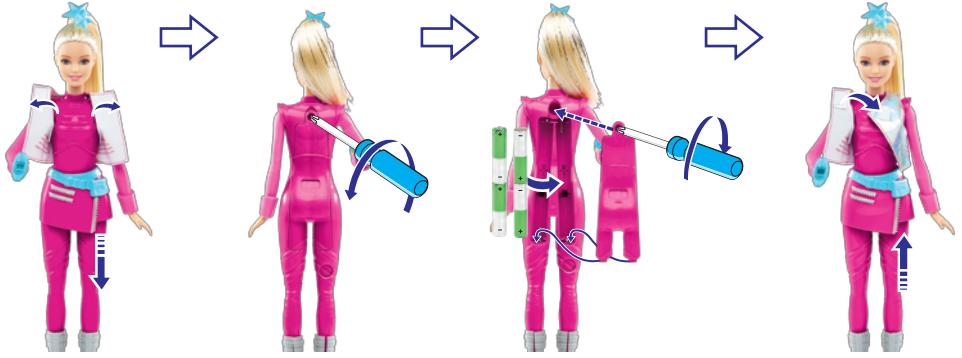

# INSTRUCTIONS

5+

Blue

Pink

Doll cannot stand alone.

## Note:

- ⚠ CAUTION: To prevent entanglement, keep hair away from propellers.
- ⚠ CAUTION: Do not attempt to grab the rotating propeller.
- Requires 4 AAA (LR03) alkaline batteries (not included). Dispose of batteries safely.
- Only use the product under the supervision of an adult.
- Take care to ensure during use that there is a sufficiently large space between people, animals and objects.
- Do not put objects into the propeller.
- Do not immerse in water.

**BATTERY INSTALLATION:**

Use a Phillips head screwdriver (not included) to open battery door. Insert 4 AAA batteries (not included). Replace battery door and tighten screws. Dispose of batteries safely. Replace batteries when the pet cannot fly. For longer life, use only alkaline batteries. When exposed to an electrostatic source, the product may malfunction. To resume normal operation, remove and re-install the batteries. To avoid accidental operation, remove batteries when not in use.