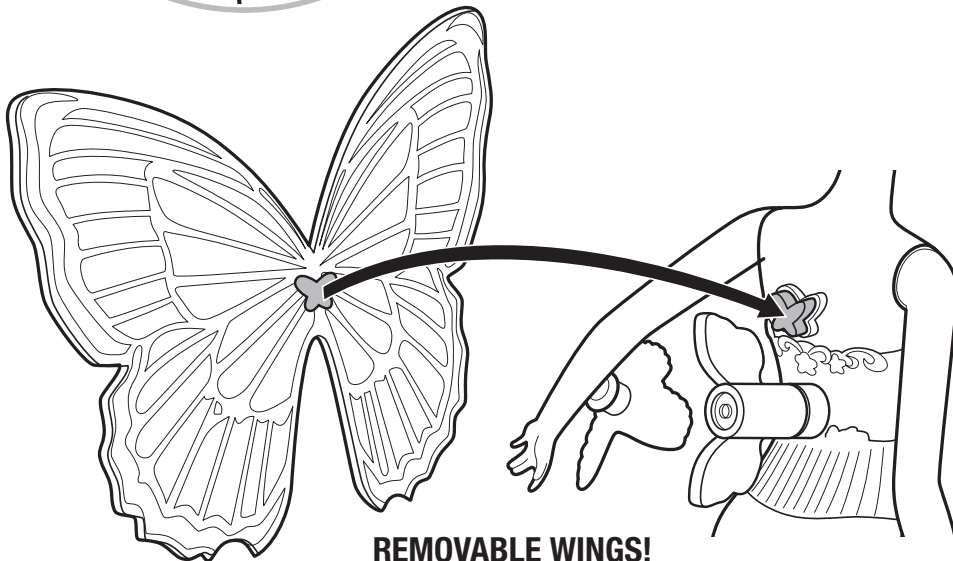

**WARNING:**  
**CHOKING HAZARD** - Small parts.  
Not for children under 3 years.

## PLAY TIME!

Rotate butterfly knob clockwise, doll's head turns to left as butterfly swirls up her arm. When knob is released gently, butterfly swirls back down her arm and doll's head turns forward.

**If knob does not return to the original upright position, manually rotate it counterclockwise.**

If butterfly does not swirl down from doll's upper arm, slightly turn butterfly knob counterclockwise.

**REMOVABLE WINGS!**

Doll cannot stand alone.

Doll's left arm contains a magnet. Do not use around items that are sensitive to or affected by magnetic fields. Butterfly contains a magnet.